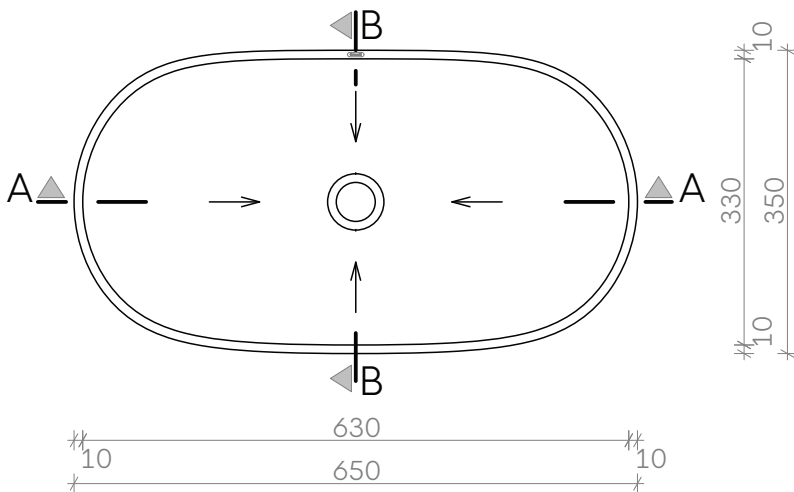

Gravelli

Technical drawing

OVAL

Countertop concrete washbasin

A - A

B - B

All product sizes are in millimeters and have an informative character. The producer reserves the right to amend the technical specification at any time without previous warning. This sink does not have an overflow hole. Valid from: 22.08.2017