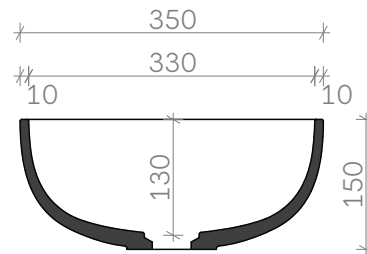

Gravelli

Technical drawing

OVAL

Countertop concrete washbasin

A - A

B - B

All product sizes are in millimeters and have an informative character. The producer reserves the right to amend the technical specification at any time without previous warning. This sink does not have an overflow hole. Valid from: 22.08.2017