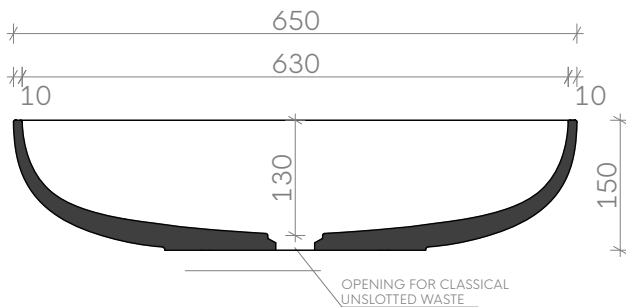

Gravelli

Technical drawing

OVAL

Countertop concrete washbasin

A - A

B - B

All product sizes are in millimeters and have an informative character. The producer reserves the right to amend the technical specification at any time without previous warning. This sink does not have an overflow hole. Valid from: 22.08.2017