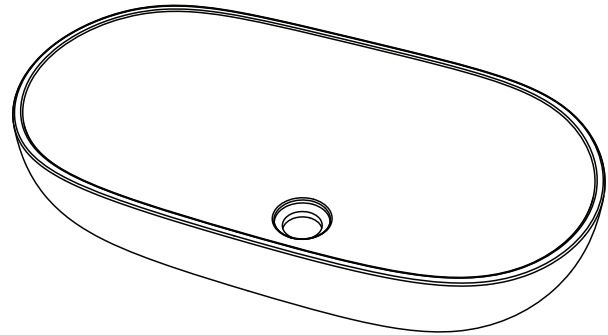

Gravelli

Technical drawing

OVAL

Countertop concrete washbasin

A - A

B - B

All product sizes are in millimeters and have an informative character. The producer reserves the right to amend the technical specification at any time without previous warning. This sink does not have an overflow hole. Valid from: 22.08.2017